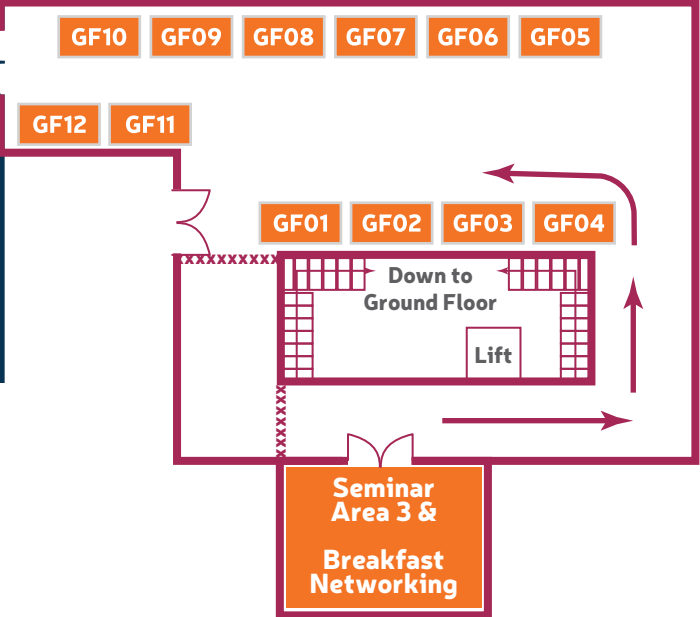

NORTH EAST EXPO

GROUND FLOOR

Up to level 1 -

and GP Foyer

SEMINAR AREA 1

Kameko Cafe Lounge

Corridor To Grandstand Hall

GRANDSTAND HALL
MAIN ENTRANCE

Food Court

GH61 GH62 GH63 GH64
GH60 GH59 GH58 GH57

GH53 GH54 GH55 GH56
GH49 GH50 GH51 GH52

B4 B5 B6 B7

ROW B
B1 B2 B3

C1 C2 C3 C4 C5 C6
ROW C

GH01 GH02 GH03 GH04 GH05 GH06
GH07 GH08 GH09 GH10 GH11 GH12 GH13 GH14
GH15 GH16 GH17 GH18 GH19 GH20
GH21 GH22 GH23 GH24 GH25 GH26 GH27 GH28
GH29 GH30 GH31 GH32 GH33 GH34
GH35 GH36 GH37 GH38 GH39 GH40 GH41 GH42
GH43 GH44 GH45 GH46 GH47 GH48

A1 A2 A3 A4 A5 A6 A7 A8
ROW A

SEMINAR AREA 2

Stand Space Rows GH01 - GH45

Standard Space - £250 + vat
Premium Space - £300 + vat

Shell Booth Stands

Rows A, B and C - £300 + vat
Deluxe Premium Stands 1 to 4 - £400 + VAT

FIRST FLOOR

NORTH EAST EXPO

**CHAMBER
SHOWCASE**
at North East Expo

**GOSFORTH
PARK SUITE**

GOSFORTH PARK FOYER AND LANDING AREA

Stand Space GF01 - GF12
Premium £300 + vat

Stand Space Rows GS01 - GS58
Standard Space - £250 + vat
Premium Space - £300 + vat