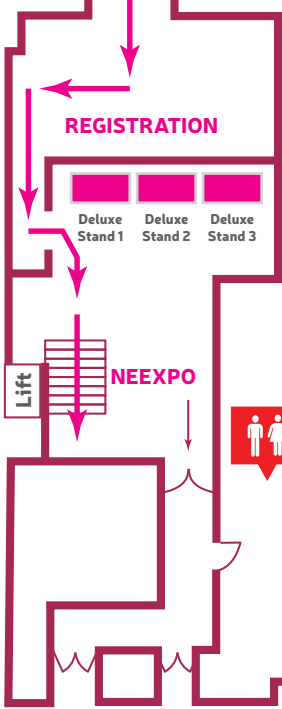

NORTH EAST EXPO

GROUND FLOOR

Up to level 1 -

and GP Foyer

SEMINAR AREA 1

Kameko Cafe Lounge

Corridor To Grandstand Hall

GRANDSTAND HALL
MAIN ENTRANCE

Food Court

GH61 GH62 GH63 GH64
GH60 GH59 GH58 GH57

GH53 GH54 GH55 GH56
GH49 GH50 GH51 GH52

B4 B5 B6 B7

ROW B
B1 B2 B3

C1 C2 C3 C4 C5 C6
ROW C

GH01 GH02 GH03 GH04 GH05 GH06
GH07 GH08 GH09 GH10 GH11 GH12 GH13 GH14
GH15 GH16 GH17 GH18 GH19 GH20
GH21 GH22 GH23 GH24 GH25 GH26 GH27 GH28
GH29 GH30 GH31 GH32 GH33 GH34
GH35 GH36 GH37 GH38 GH39 GH40 GH41 GH42
GH43 GH44 GH45 GH46 GH47 GH48

A1 A2 A3 A4 A5 A6 A7 A8
ROW A

SEMINAR AREA 2

Stand Space Rows GH01 - GH45

Standard Space - £250 + vat
Premium Space - £300 + vat

Shell Booth Stands

Rows A, B and C - £300 + vat
Deluxe Premium Stands 1 to 4 - £400 + VAT

FIRST FLOOR

NORTH EAST EXPO

**CHAMBER
SHOWCASE**
at North East Expo

**GOSFORTH
PARK SUITE**

GOSFORTH PARK FOYER AND LANDING AREA

Stand Space GF01 - GF12
Premium £300 + vat

Stand Space Rows GS01 - GS58
Standard Space - £250 + vat
Premium Space - £300 + vat