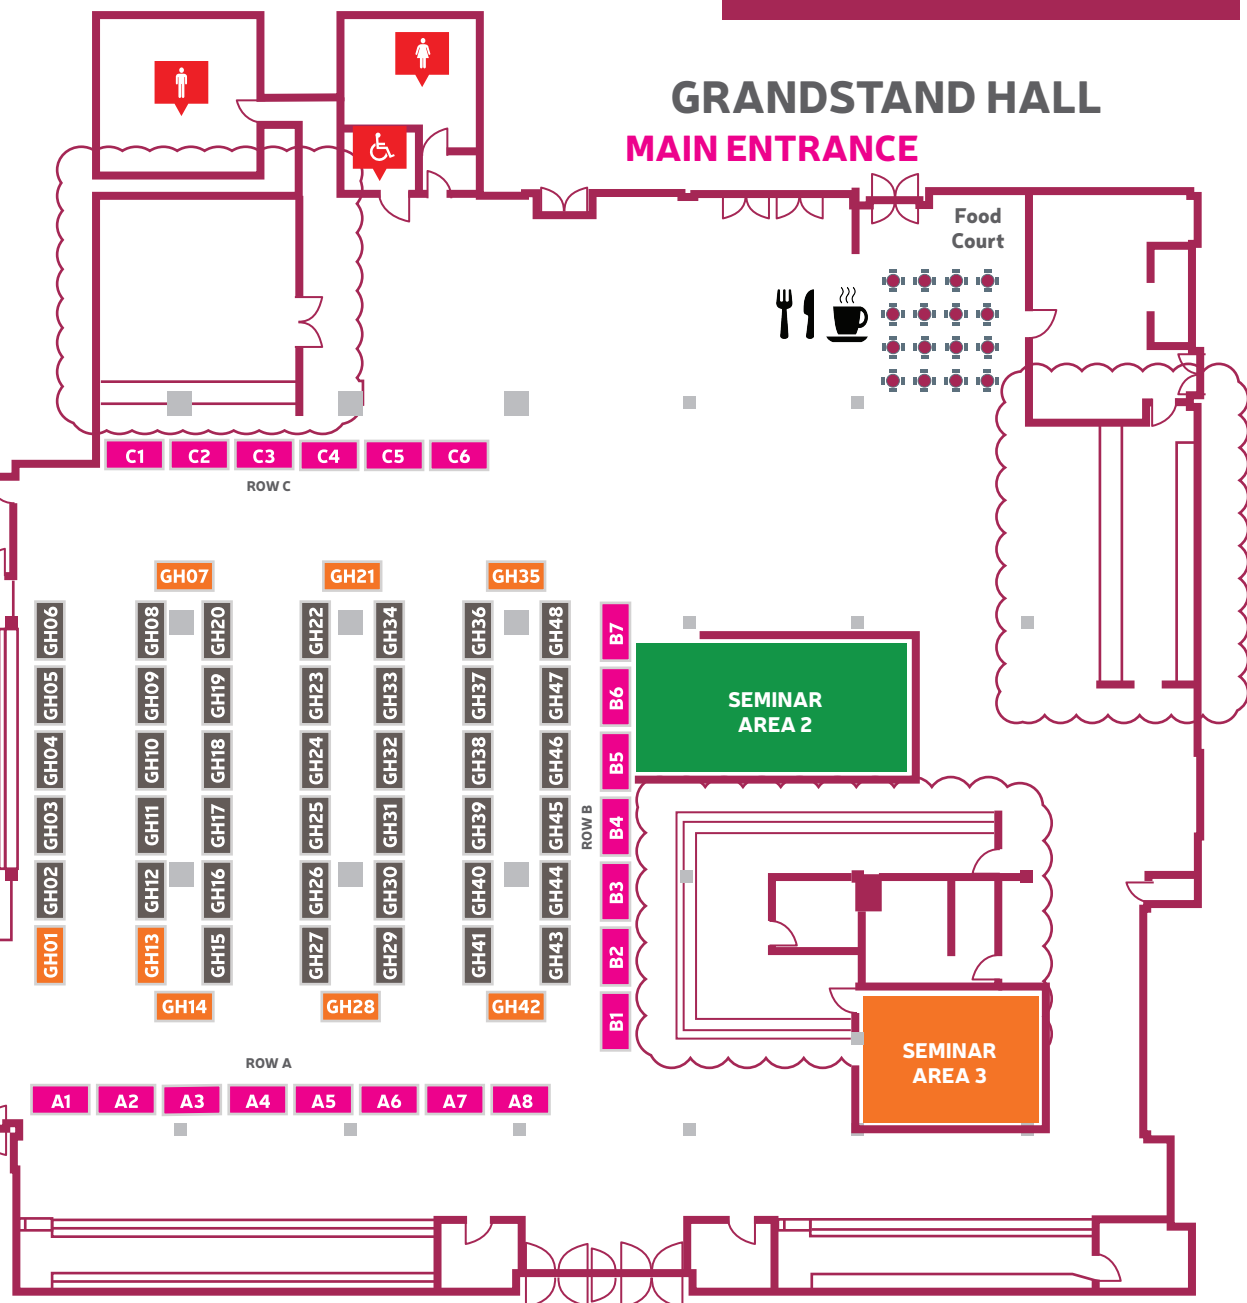

# GROUND FLOOR

Up to level 1 -  
 CHAMBER  
 SHOWCASE  
 at North East Expo  
 and GP Foyer

SEMINAR  
 AREA 1

GRANDSTAND HALL  
 MAIN ENTRANCE

Food  
 Court

### Stand Space Rows GH01 - GH48

Standard Space - £220 + vat  
 Premium Space - £270 + vat

### Shell Booth Stands

Rows A, B and C - £300 + vat  
 Deluxe Premium Stands 1 to 4 - £400 + VAT

Refer to map for location of  
 toilets

Refer to map for location of  
 refreshments and food

**CHAMBER  
SHOWCASE**  
at North East Expo

**GOSFORTH  
PARK SUITE**

**FIRST FLOOR**

**NORTH EAST  
EXPO**

**GOSFORTH PARK FOYER AND  
LANDING AREA**

**Seminar  
Area 4**

**CHAMBER  
SHOWCASE**  
at North East Expo

**Stand Space GF01 - GF12**  
Premium £270 + vat