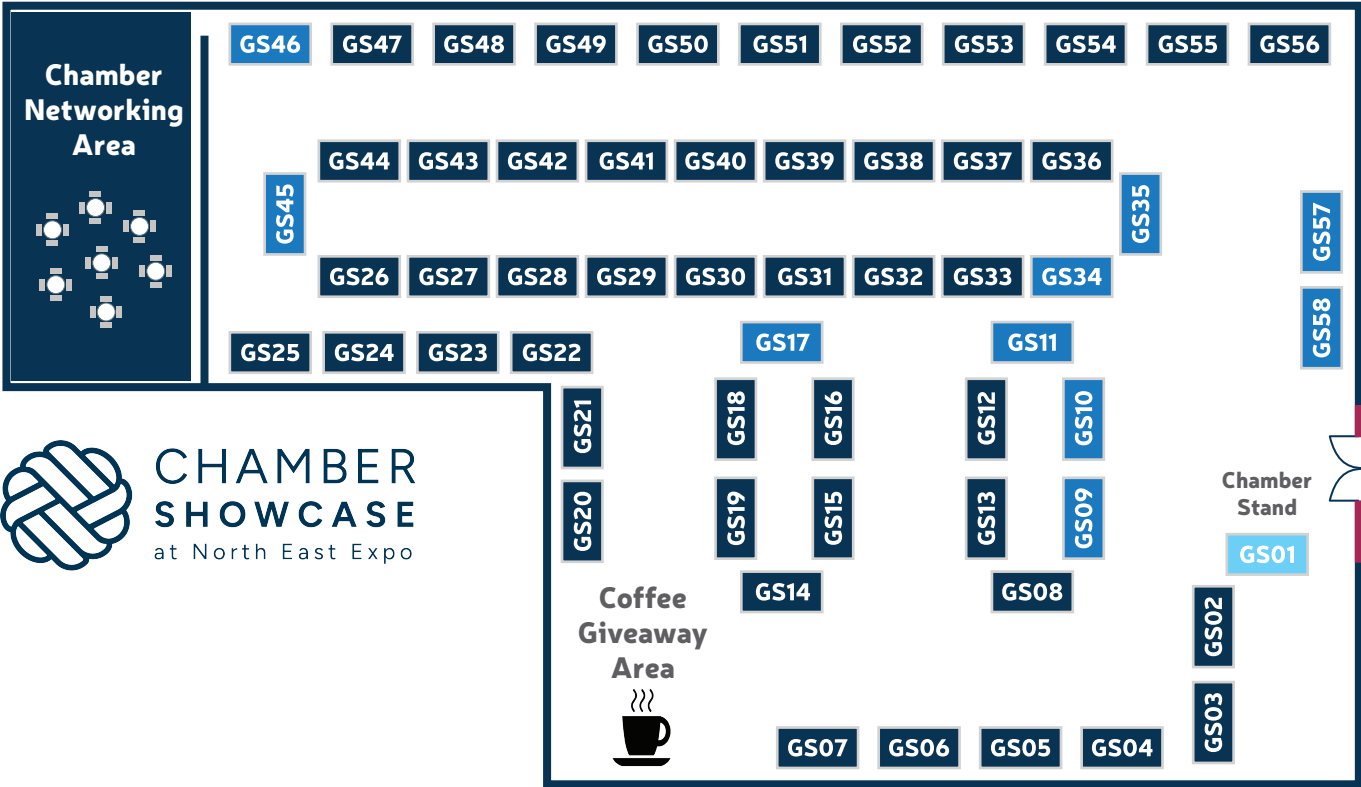

# GROUND FLOOR

Up to level 1 -  
 CHAMBER  
 SHOWCASE  
 at North East Expo  
 and GP Foyer

SEMINAR  
 AREA 1

GRANDSTAND HALL  
 MAIN ENTRANCE

Food  
 Court

### Stand Space Rows GH01 - GH48

Standard Space - £220 + vat  
 Premium Space - £270 + vat

### Shell Booth Stands

Rows A, B and C - £300 + vat  
 Deluxe Premium Stands 1 to 4 - £400 + VAT

Refer to map for location of  
 toilets

Refer to map for location of  
 refreshments and food

**CHAMBER  
SHOWCASE**  
at North East Expo

**GOSFORTH  
PARK SUITE**

**FIRST FLOOR**

**NORTH EAST  
EXPO**

**GOSFORTH PARK FOYER AND  
LANDING AREA**

**Seminar  
Area 4**

**CHAMBER  
SHOWCASE**  
at North East Expo

**Stand Space GF01 - GF12**  
Premium £270 + vat