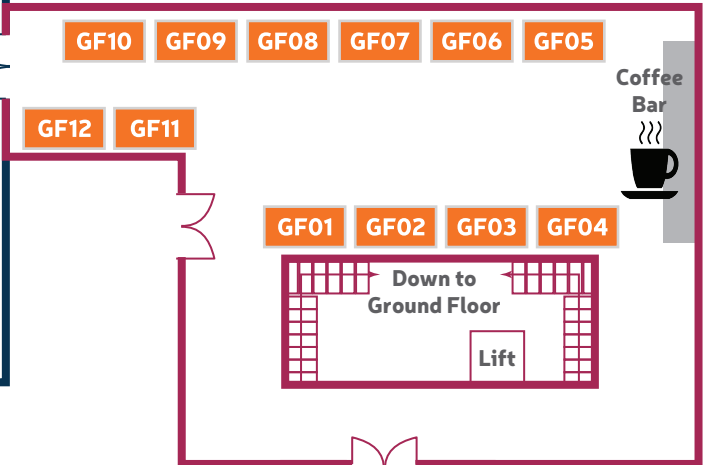

# GROUND FLOOR

Up to level 1 -  
 CHAMBER  
 SHOWCASE  
 at North East Expo  
 and GP Foyer

SEMINAR  
 AREA 1

GRANDSTAND HALL  
 MAIN ENTRANCE

Food  
 Court

### Shell Booth Stands

Rows A, B and C - £300 + vat  
 Deluxe Premium Stands 1 to 4 - £400 + VAT

Refer to map for location of  
 toilets

Refer to map for location of  
 refreshments and food

**CHAMBER  
SHOWCASE**  
at North East Expo

**GOSFORTH  
PARK SUITE**

**FIRST FLOOR**

**NORTH EAST  
EXPO**

**GOSFORTH PARK FOYER AND  
LANDING AREA**

**Seminar  
Area 4**

**CHAMBER  
SHOWCASE**  
at North East Expo

**Stand Space GF01 - GF12**  
Premium £270 + vat

**Stand Space Rows GS01 - GS58**  
Standard Space - £220 + vat  
Premium Space - £270 + vat