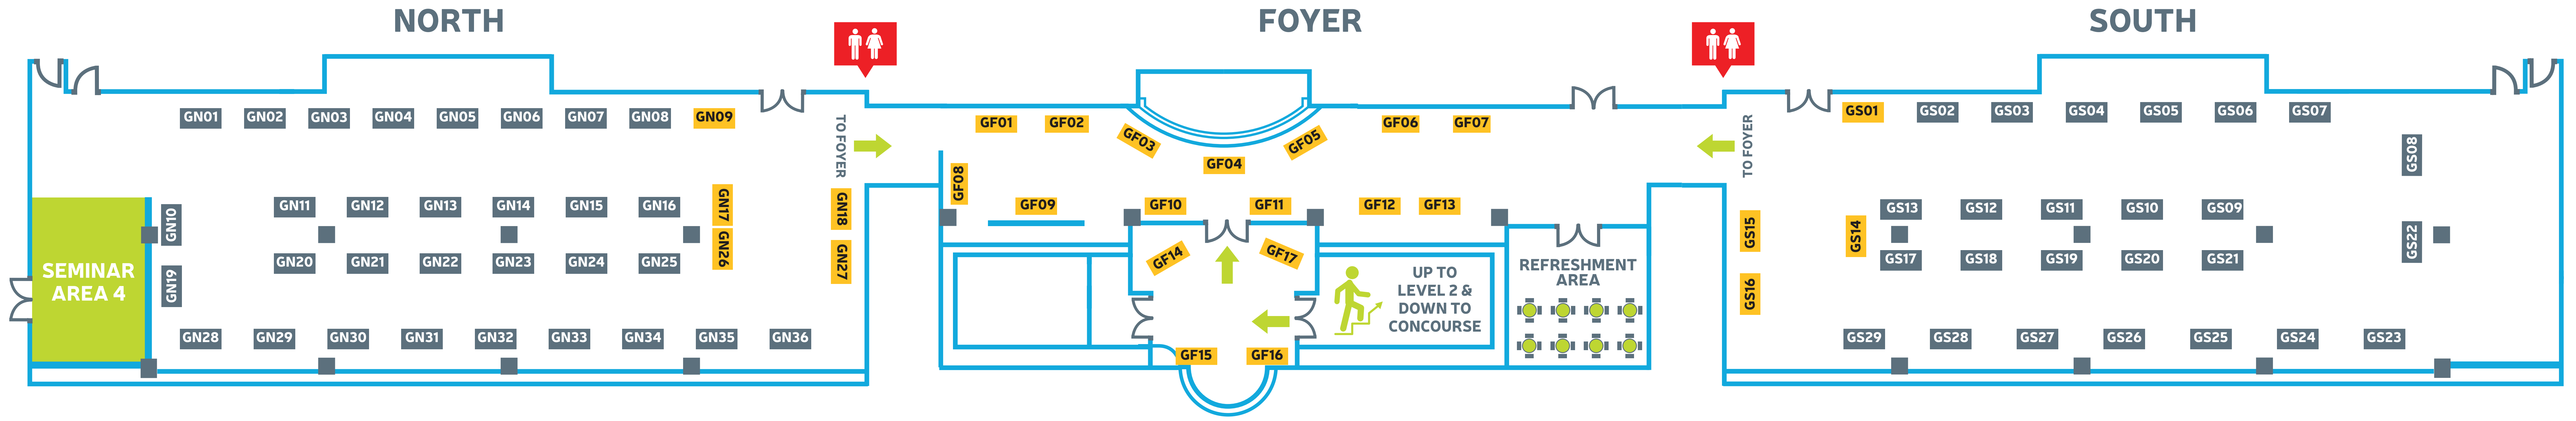

## LEVEL 1 GOLD SUITE

■ STANDARD STANDS - £200    ■ PREMIUM STANDS - £250

# THE CHAMBER SHOWCASE @ THE NE EXPO - LEVEL 2 PLATINUM SUITES