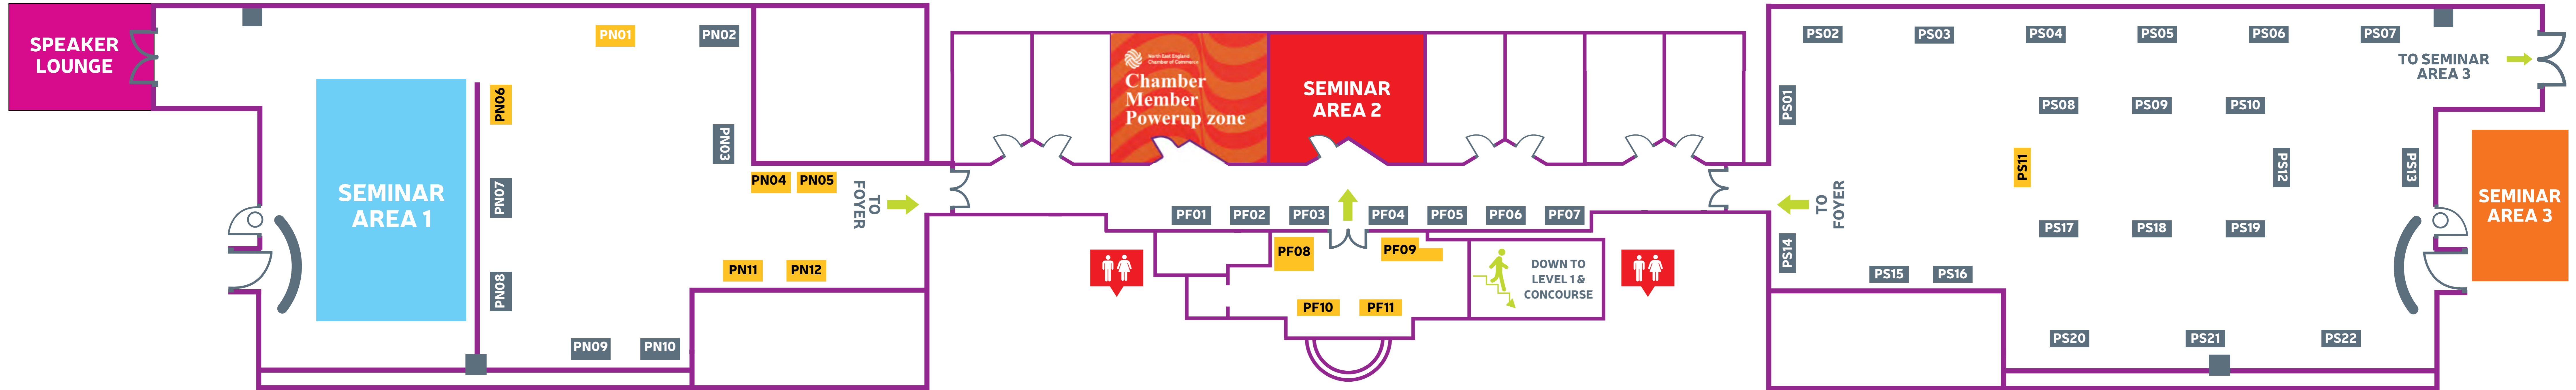

GROUND FLOOR CONCOURSE

STAND SPACE 3M = £180

3M x 1M SHELL STANDS = £230

PREMIUM SHELL STANDS (3M x 1M) = £280

DELUXE PREMIUM SHELL STANDS (3M x 1M) = £330

LEVEL 1 GOLD SUITE

■ STANDARD STANDS: £180

■ PREMIUM STANDS: £230

THE CHAMBER SHOWCASE @ THE NE EXPO - LEVEL 2 PLATINUM SUITES

NORTH

FOYER

SOUTH

■ STANDARD STANDS: £180

■ PREMIUM STANDS: £230