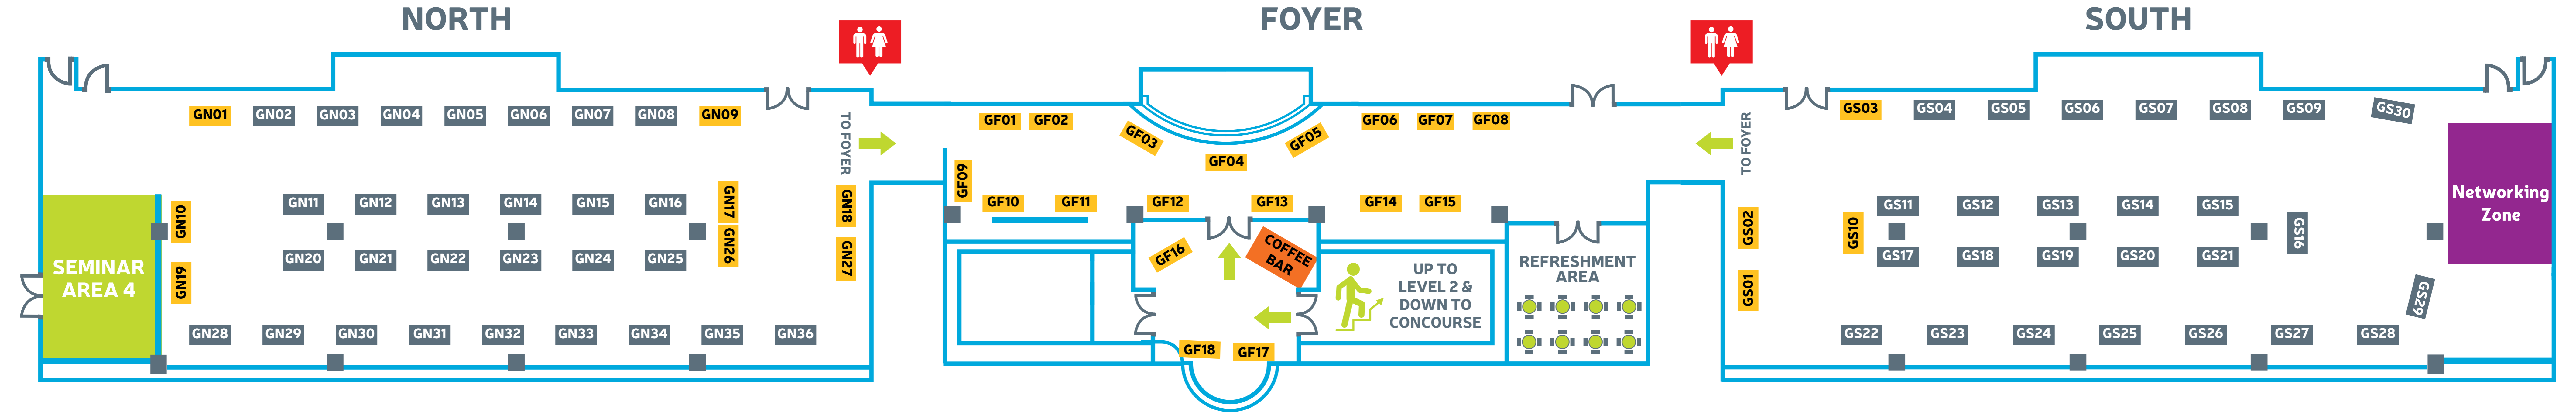

GROUND FLOOR CONCOURSE

STAND SPACE 3M = £180

3M x 1M SHELL STANDS = £230

PREMIUM SHELL STANDS (3M x 1M) = £280

DELUXE PREMIUM SHELL STANDS (3M x 1M) = £330

LEVEL 1 GOLD SUITE

■ STANDARD STANDS: £180

■ PREMIUM STANDS: £230

THE CHAMBER SHOWCASE @ THE NE EXPO - LEVEL 2 PLATINUM SUITES

NORTH

FOYER

SOUTH

■ STANDARD STANDS: £180

■ PREMIUM STANDS: £230