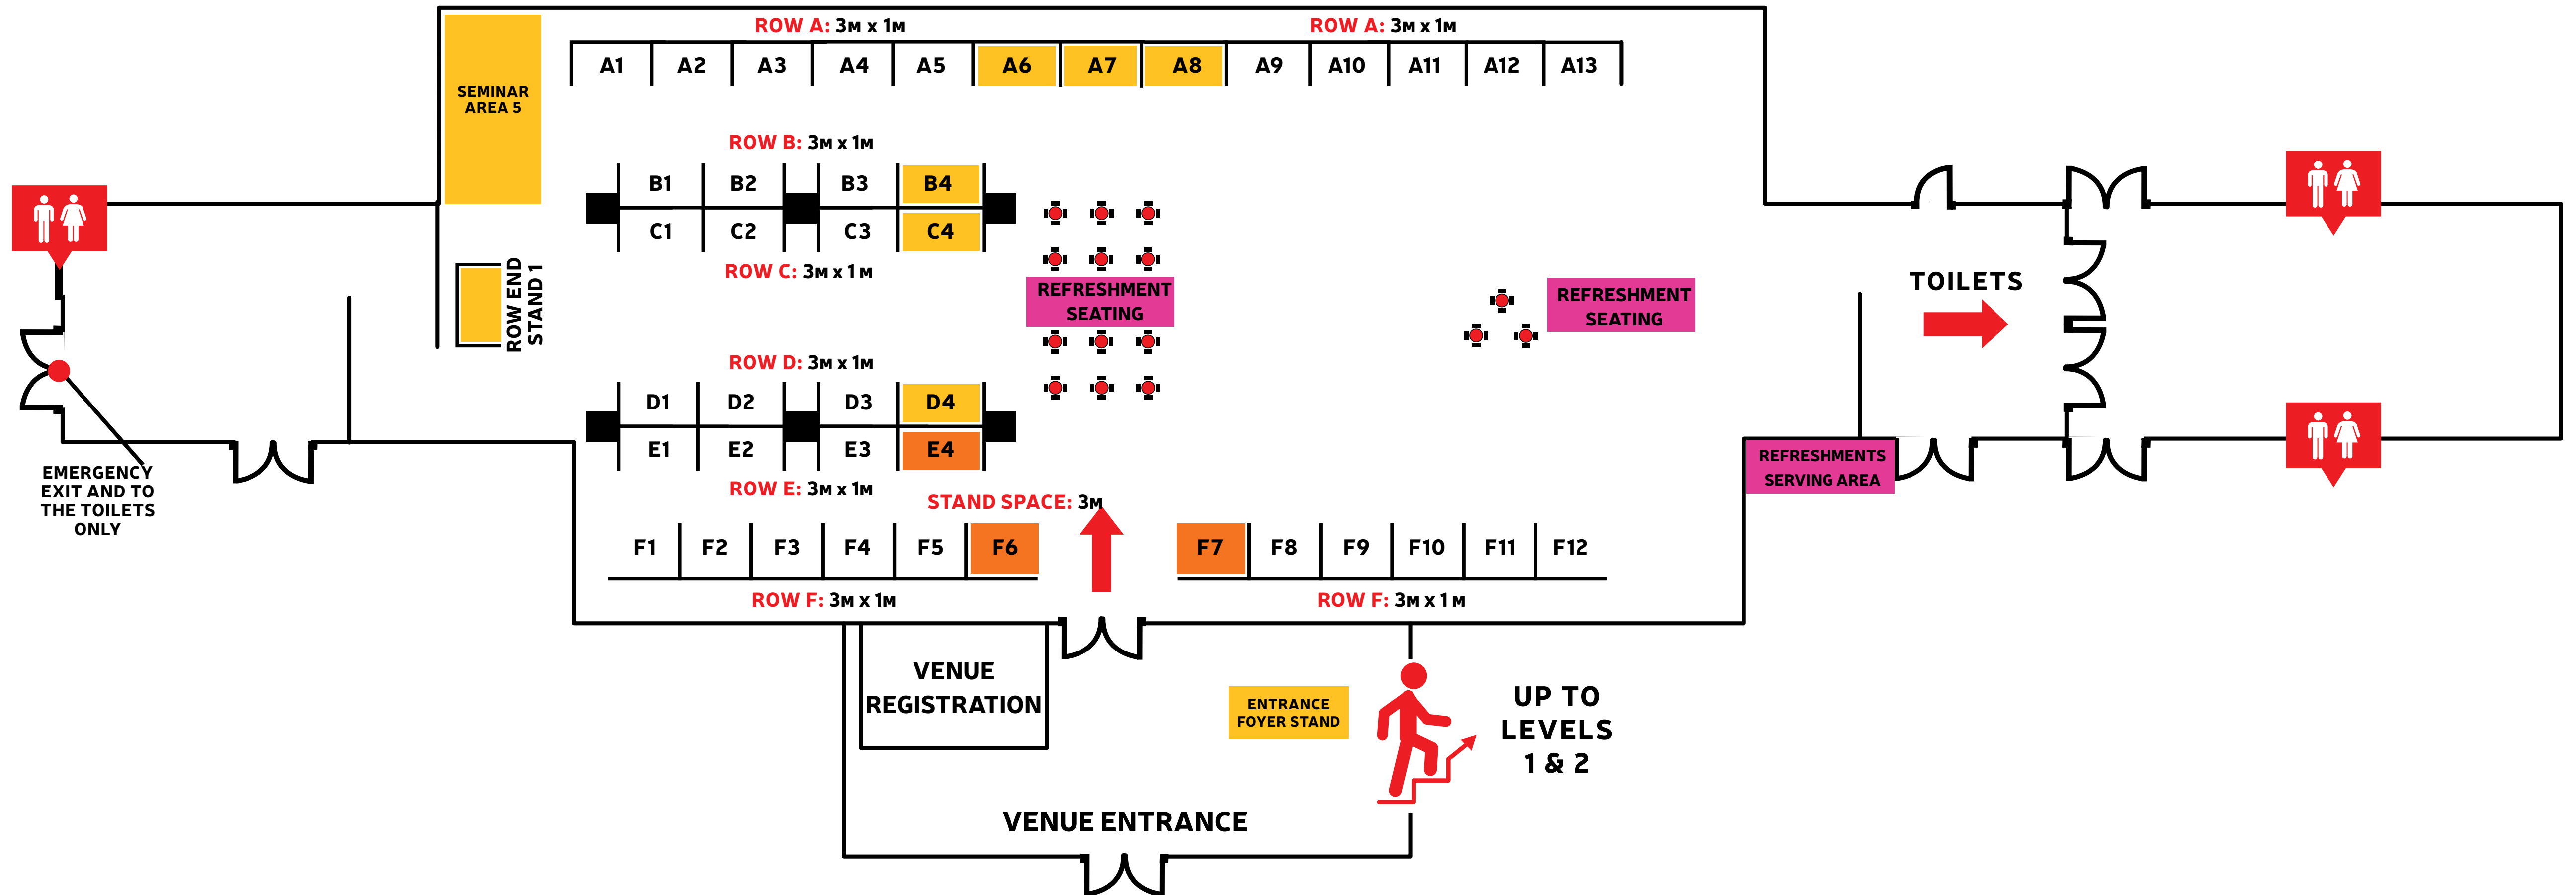

GROUND FLOOR CONCOURSE

STAND SPACE 3M = £180

3M x 1M SHELL STANDS = £230

PREMIUM SHELL STANDS (3M x 1M) = £280

DELUXE PREMIUM SHELL STANDS (3M x 1M) = £330

LEVEL 1 GOLD SUITE

■ STANDARD STANDS: £180

■ PREMIUM STANDS: £230

THE CHAMBER SHOWCASE @ THE NE EXPO - LEVEL 2 PLATINUM SUITES

NORTH

FOYER

SOUTH

■ STANDARD STANDS: £180

■ PREMIUM STANDS: £230