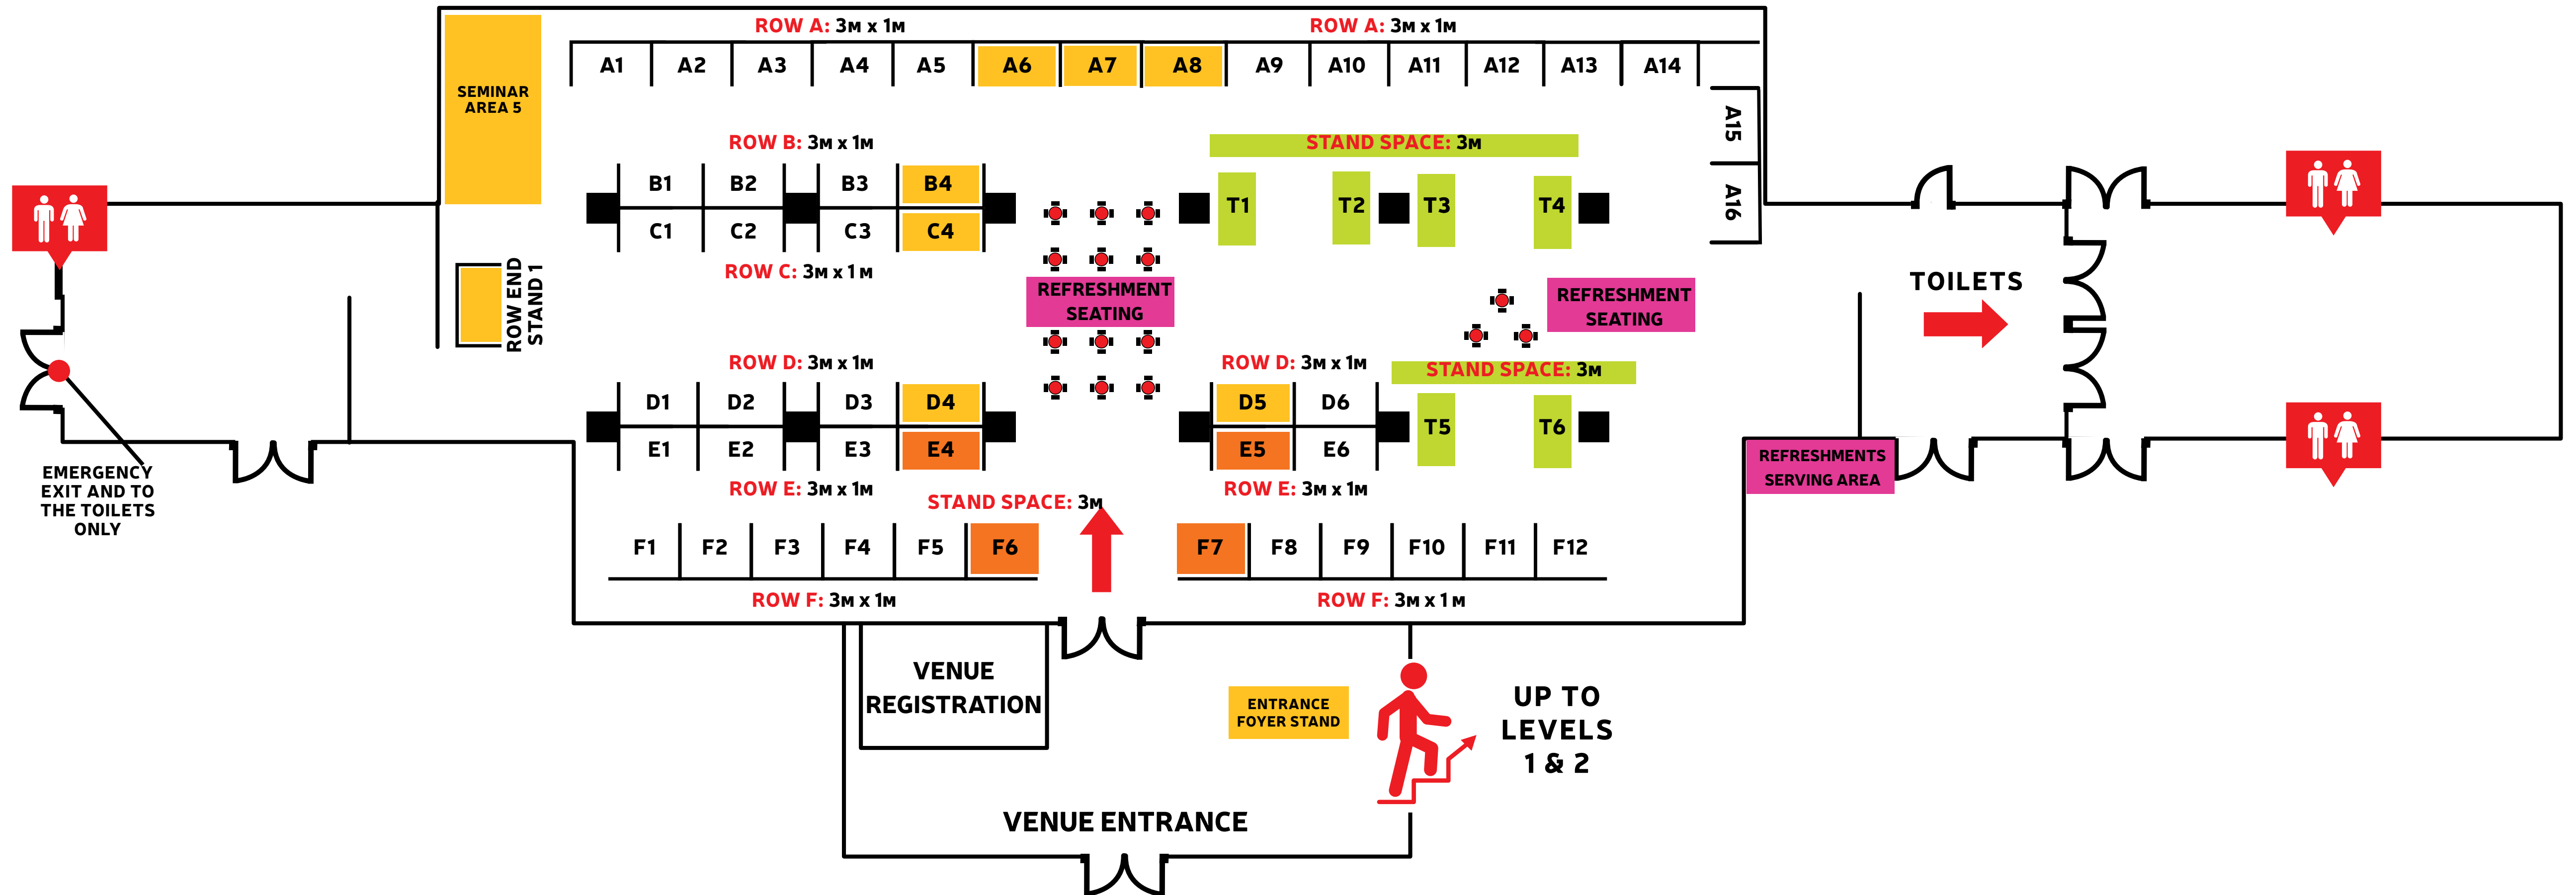

# GROUND FLOOR CONCOURSE

STAND SPACE 3M = £180

3M x 1M SHELL STANDS = £230

PREMIUM SHELL STANDS (3M x 1M) = £280

DELUXE PREMIUM SHELL STANDS (3M x 1M) = £330

# LEVEL 1 GOLD SUITE

■ STANDARD STANDS: £180

■ PREMIUM STANDS: £230

# THE CHAMBER SHOWCASE @ THE NE EXPO - LEVEL 2 PLATINUM SUITES

NORTH

FOYER

SOUTH

■ STANDARD STANDS: £180

■ PREMIUM STANDS: £230