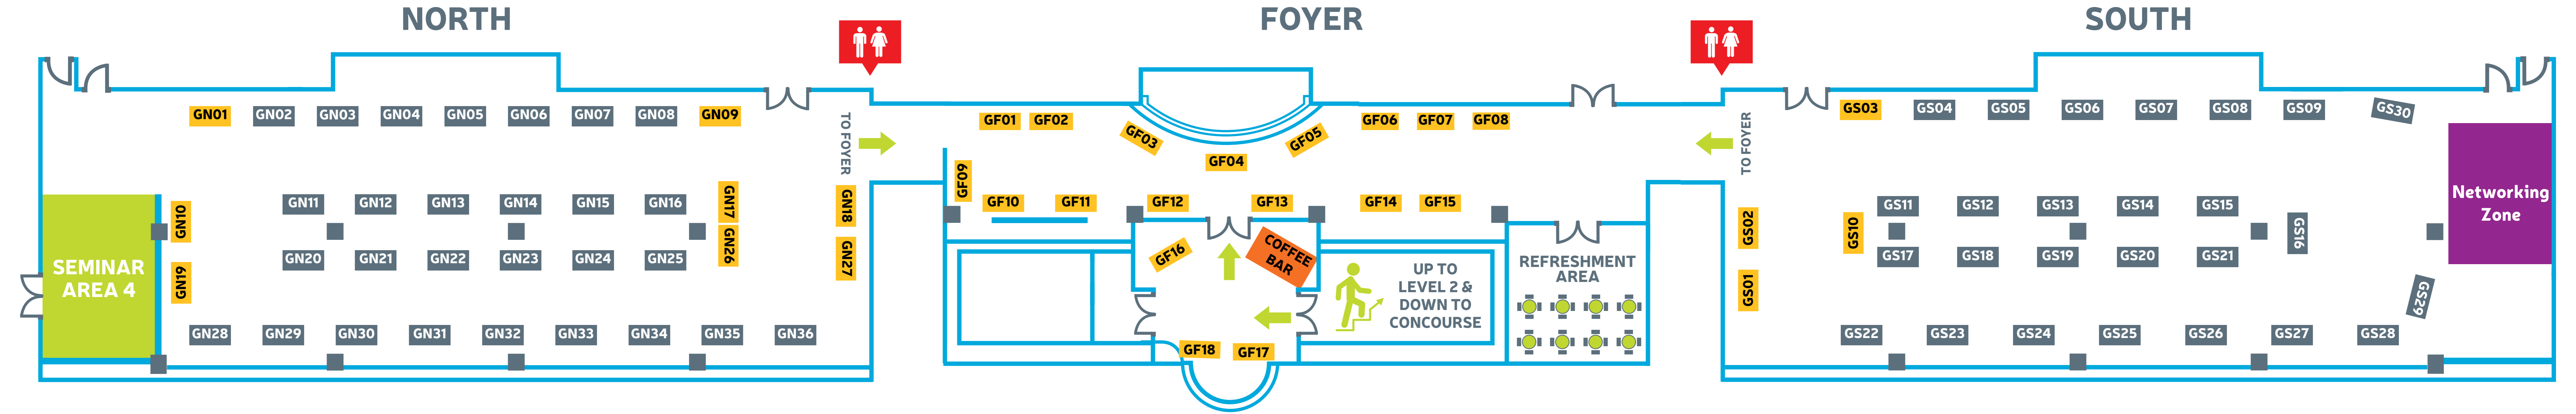

# GROUND FLOOR CONCOURSE

STAND SPACE 3M = £180

3M x 1M SHELL STANDS = £230

PREMIUM SHELL STANDS (3M x 1M) = £280

DELUXE PREMIUM SHELL STANDS (3M x 1M) = £330

# LEVEL 1 GOLD SUITE

■ STANDARD STANDS: £180

■ PREMIUM STANDS: £230

# THE CHAMBER SHOWCASE @ THE NE EXPO - LEVEL 2 PLATINUM SUITES

NORTH

FOYER

SOUTH

■ STANDARD STANDS: £180

■ PREMIUM STANDS: £230