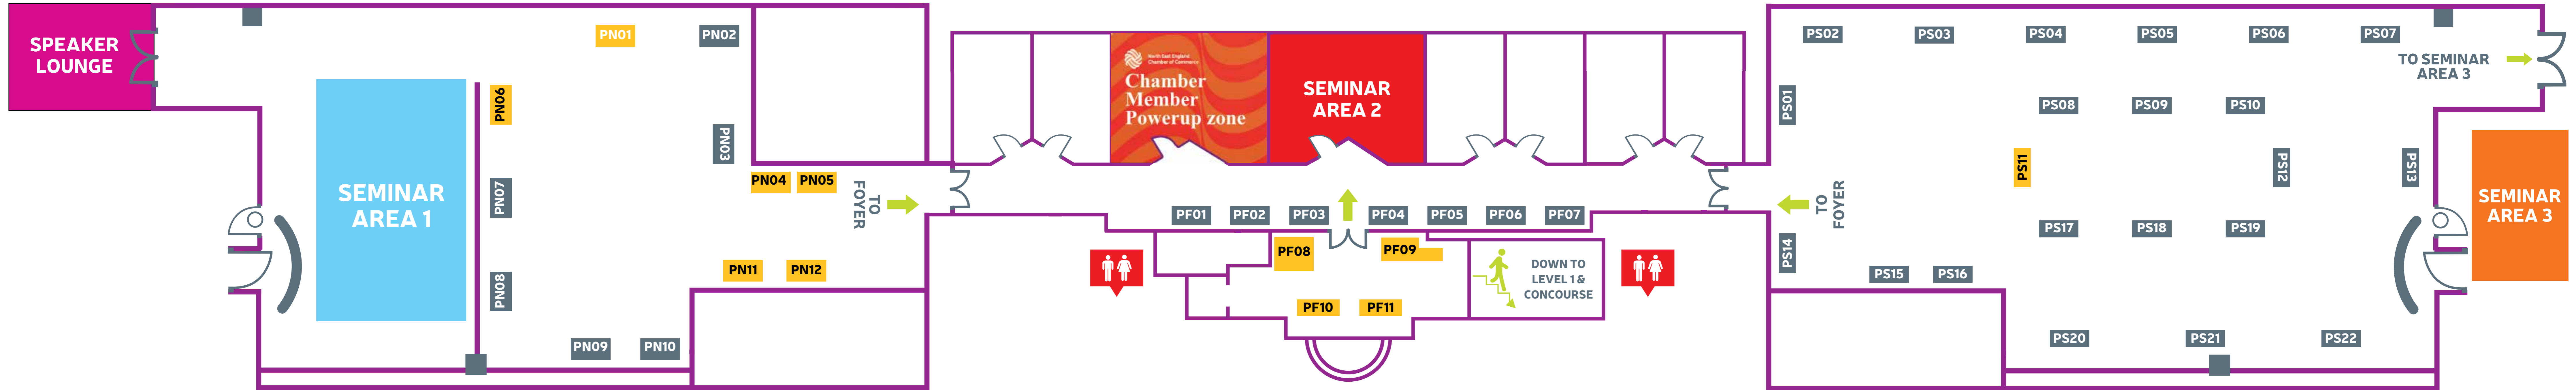

# GROUND FLOOR CONCOURSE

STAND SPACE 3M = £180

3M x 1M SHELL STANDS = £230

PREMIUM SHELL STANDS (3M x 1M) = £280

DELUXE PREMIUM SHELL STANDS (3M x 1M) = £330

# LEVEL 1 GOLD SUITE

■ STANDARD STANDS: £180

■ PREMIUM STANDS: £230

# THE CHAMBER SHOWCASE @ THE NE EXPO - LEVEL 2 PLATINUM SUITES

NORTH

FOYER

SOUTH

■ STANDARD STANDS: £180

■ PREMIUM STANDS: £230