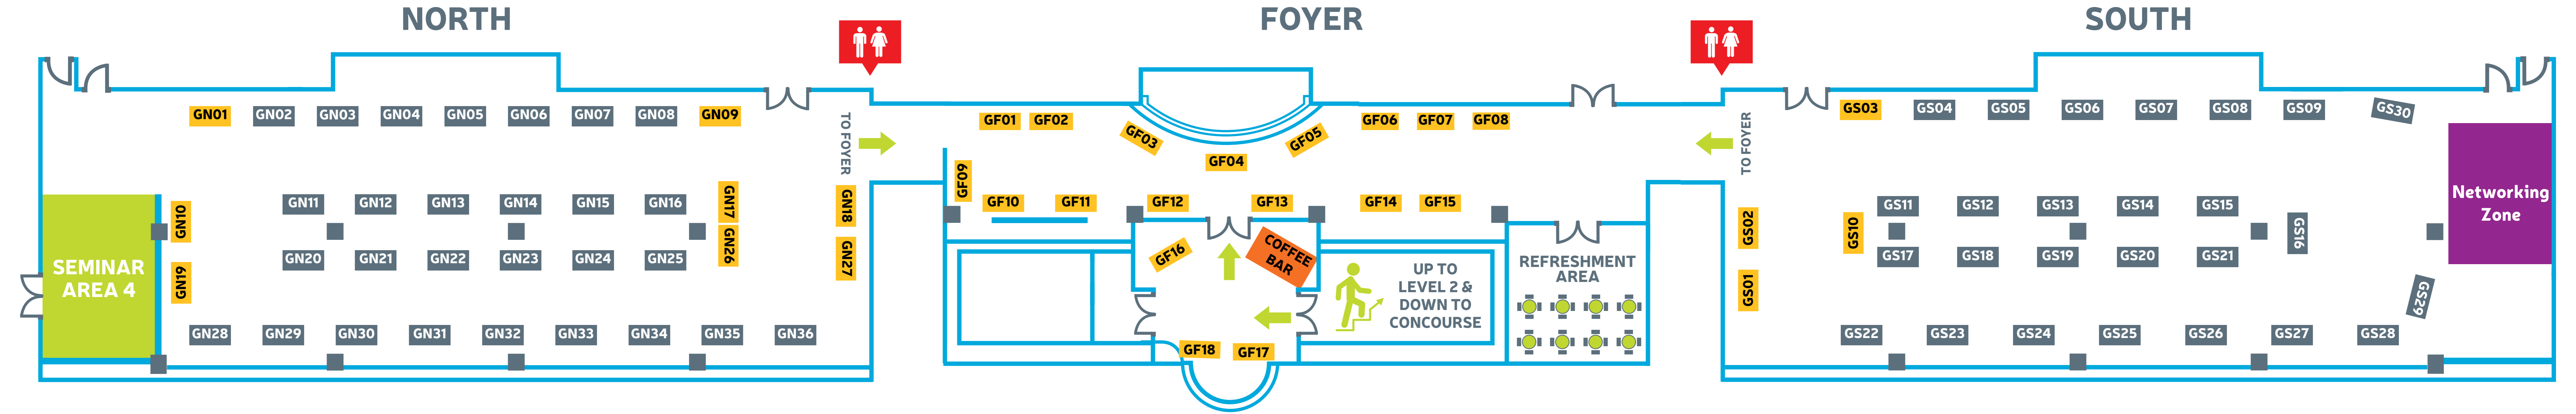

GROUND FLOOR CONCOURSE

STAND SPACE 3M = £180

3M x 1M SHELL STANDS = £230

PREMIUM SHELL STANDS (3M x 1M) = £280

DELUXE PREMIUM SHELL STANDS (3M x 1M) = £330

LEVEL 1 GOLD SUITE

■ STANDARD STANDS: £180

■ PREMIUM STANDS: £230

THE CHAMBER SHOWCASE @ THE NE EXPO - LEVEL 2 PLATINUM SUITES

■ STANDARD STANDS: £180

■ PREMIUM STANDS: £230