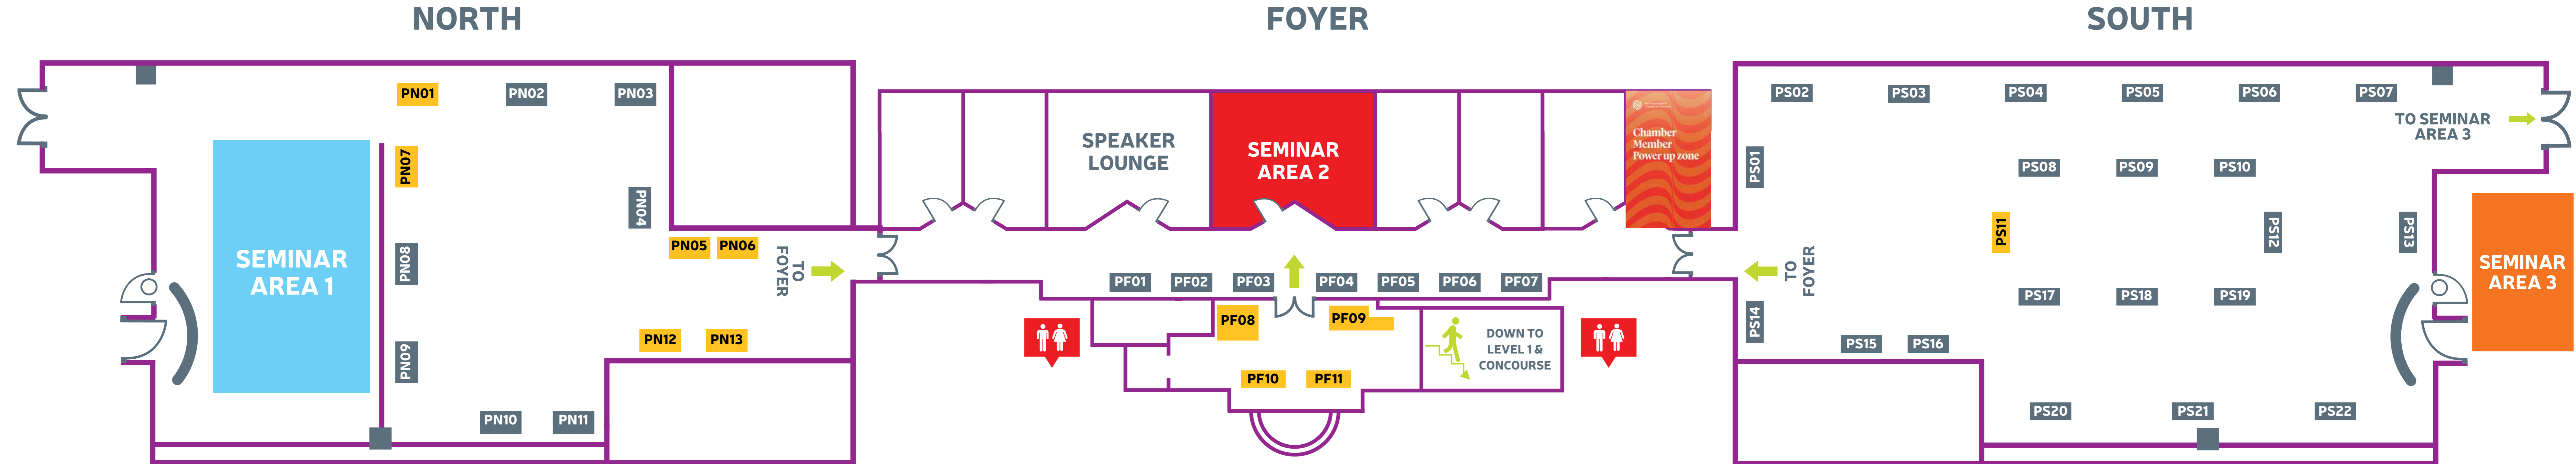

GROUND FLOOR CONCOURSE

STAND SPACE 3M = £180

3M x 1M SHELL STANDS = £230

PREMIUM SHELL STANDS (3M x 1M) = £280

DELUXE PREMIUM SHELL STANDS (3M x 1M) = £330

LEVEL 1 GOLD SUITE

■ STANDARD STANDS: £180

■ PREMIUM STANDS: £230

THE CHAMBER SHOWCASE @ THE NE EXPO - LEVEL 2 PLATINUM SUITES

■ STANDARD STANDS: £180

■ PREMIUM STANDS: £230