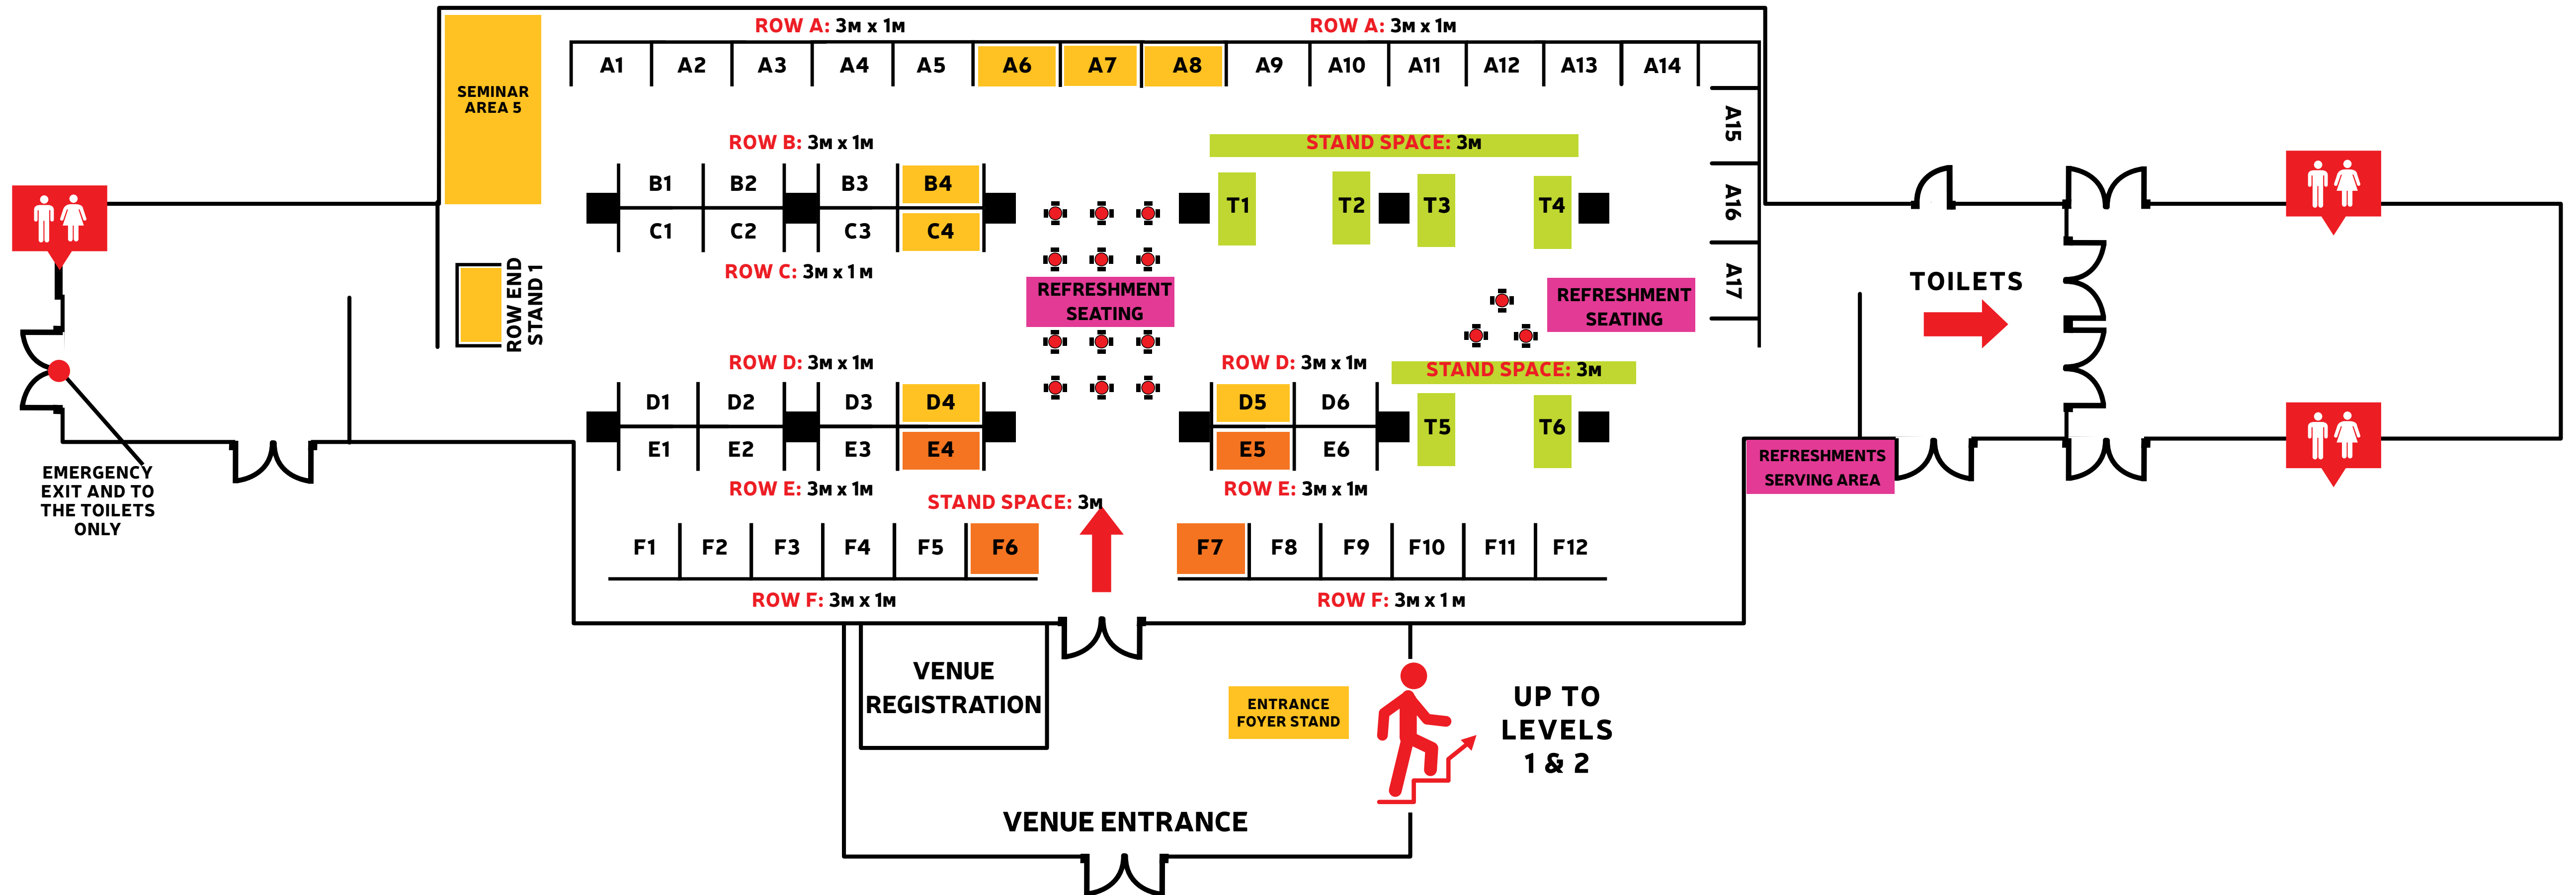

GROUND FLOOR CONCOURSE

STAND SPACE 3M = £180

3M x 1M SHELL STANDS = £230

PREMIUM SHELL STANDS (3M x 1M) = £280

DELUXE PREMIUM SHELL STANDS (3M x 1M) = £330

LEVEL 1 GOLD SUITE

■ STANDARD STANDS: £180

■ PREMIUM STANDS: £230

THE CHAMBER SHOWCASE @ THE NE EXPO - LEVEL 2 PLATINUM SUITES

■ STANDARD STANDS: £180

■ PREMIUM STANDS: £230